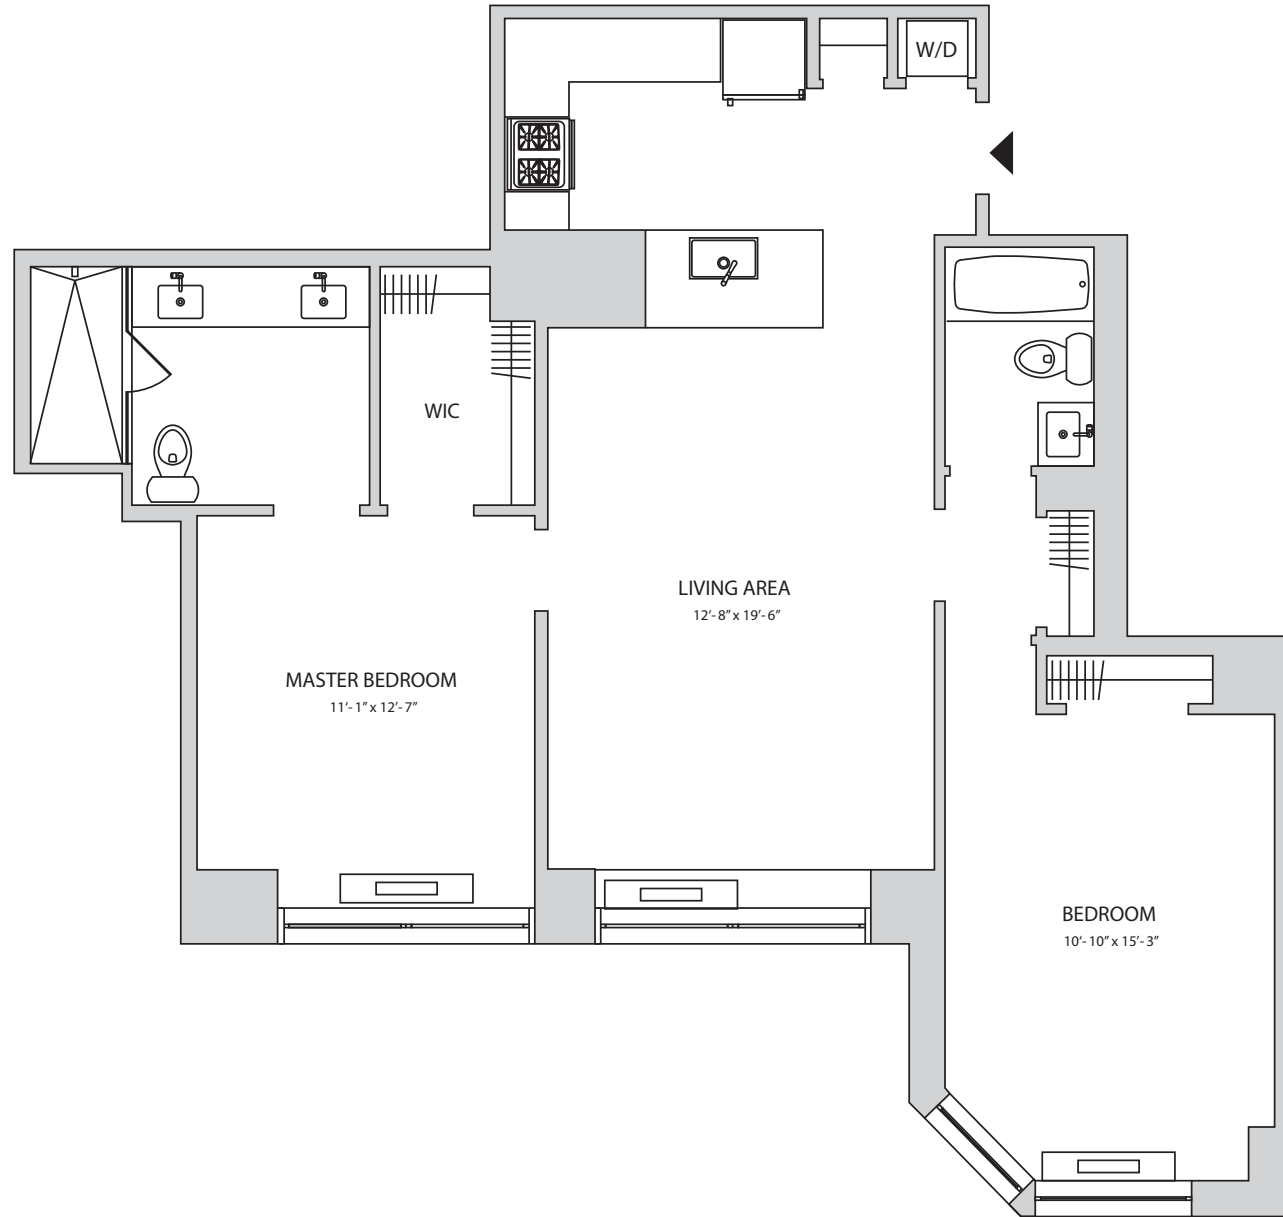

## RESIDENCE D

2 BEDROOM  
2 BATH

## AMENITIES

24/7 Concierge  
Colorado Valet  
Landscaped Roof Deck  
Lounge & Dining Room  
Fitness Center  
Children's Corner  
Guest Suite

201 EAST 86TH STREET  
212.860.8686  
COLORADONYC.COM

All dimensions are approximate  
and subject to construction tolerances.